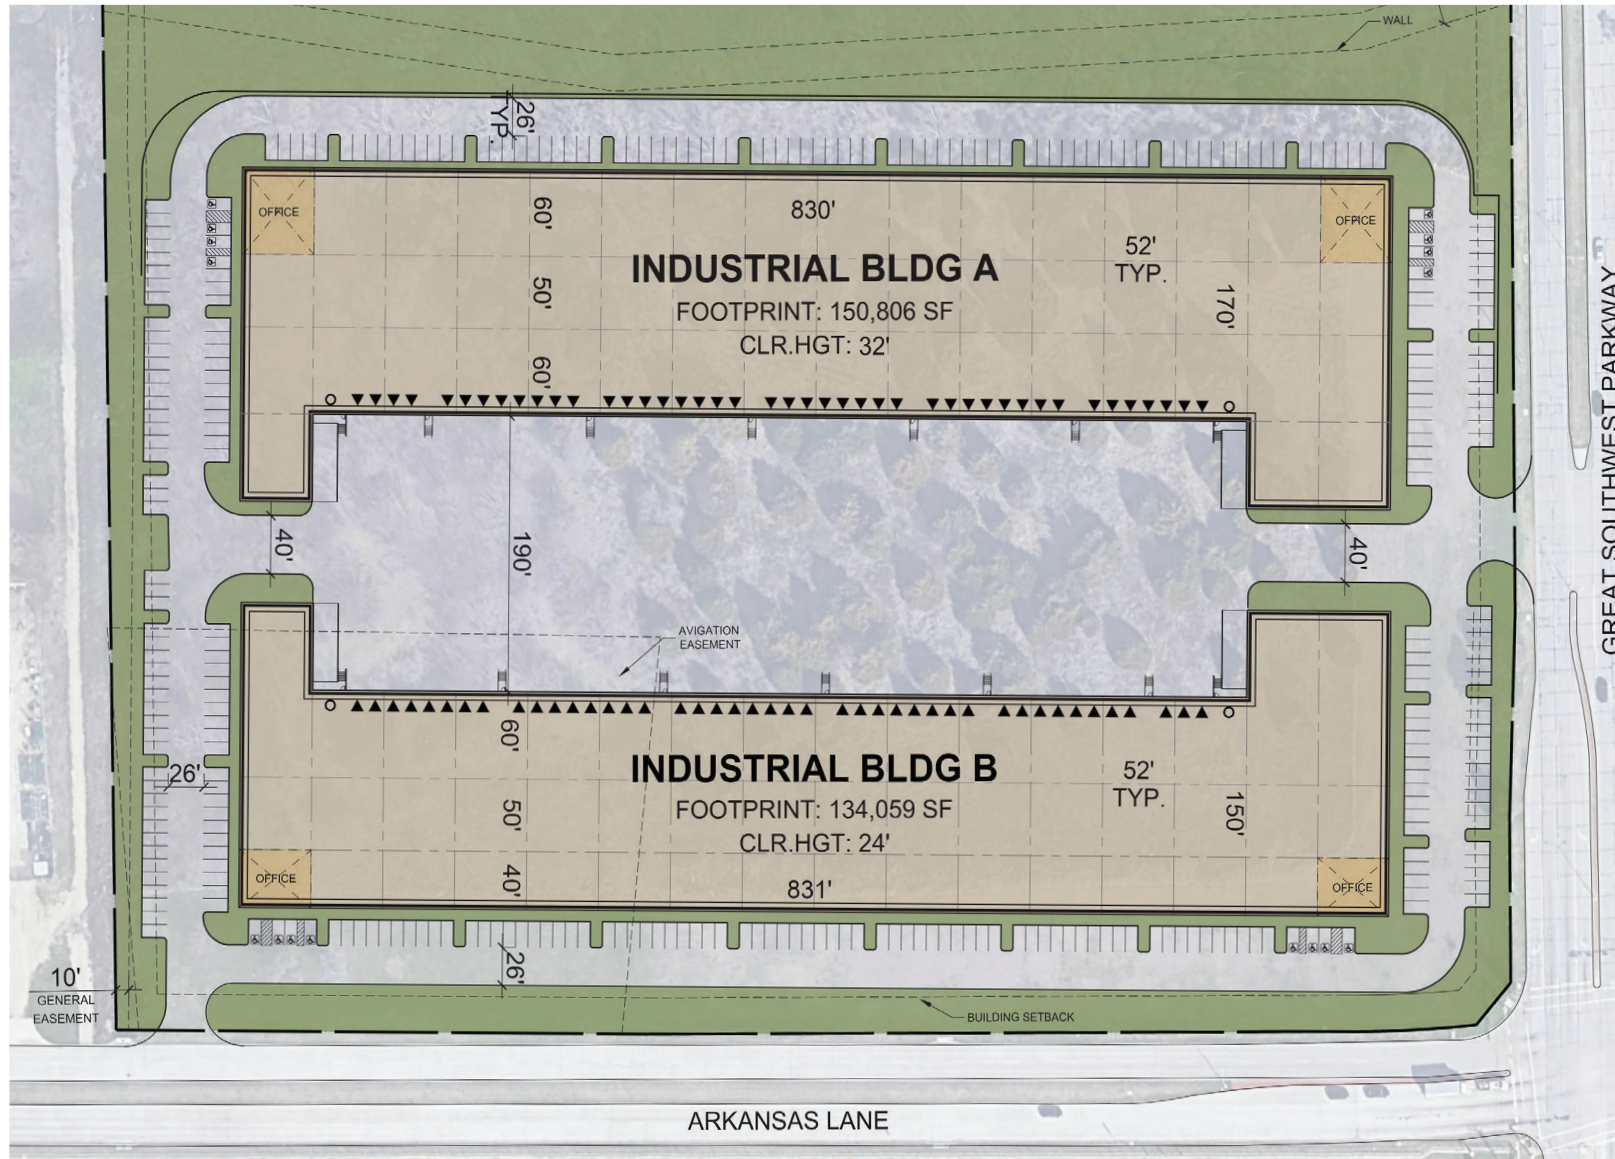

# SITE PLAN

Park South GSW - 2650 S Great Southwest Parkway, Grand Prairie, Texas 75052

For leasing information:

Luke Davis, SIOR  
(214) 267-0420  
ldavis@streamrealty.com

Sarah Ozanne, SIOR  
(214) 210-1281  
sarah.ozanne@streamrealty.com