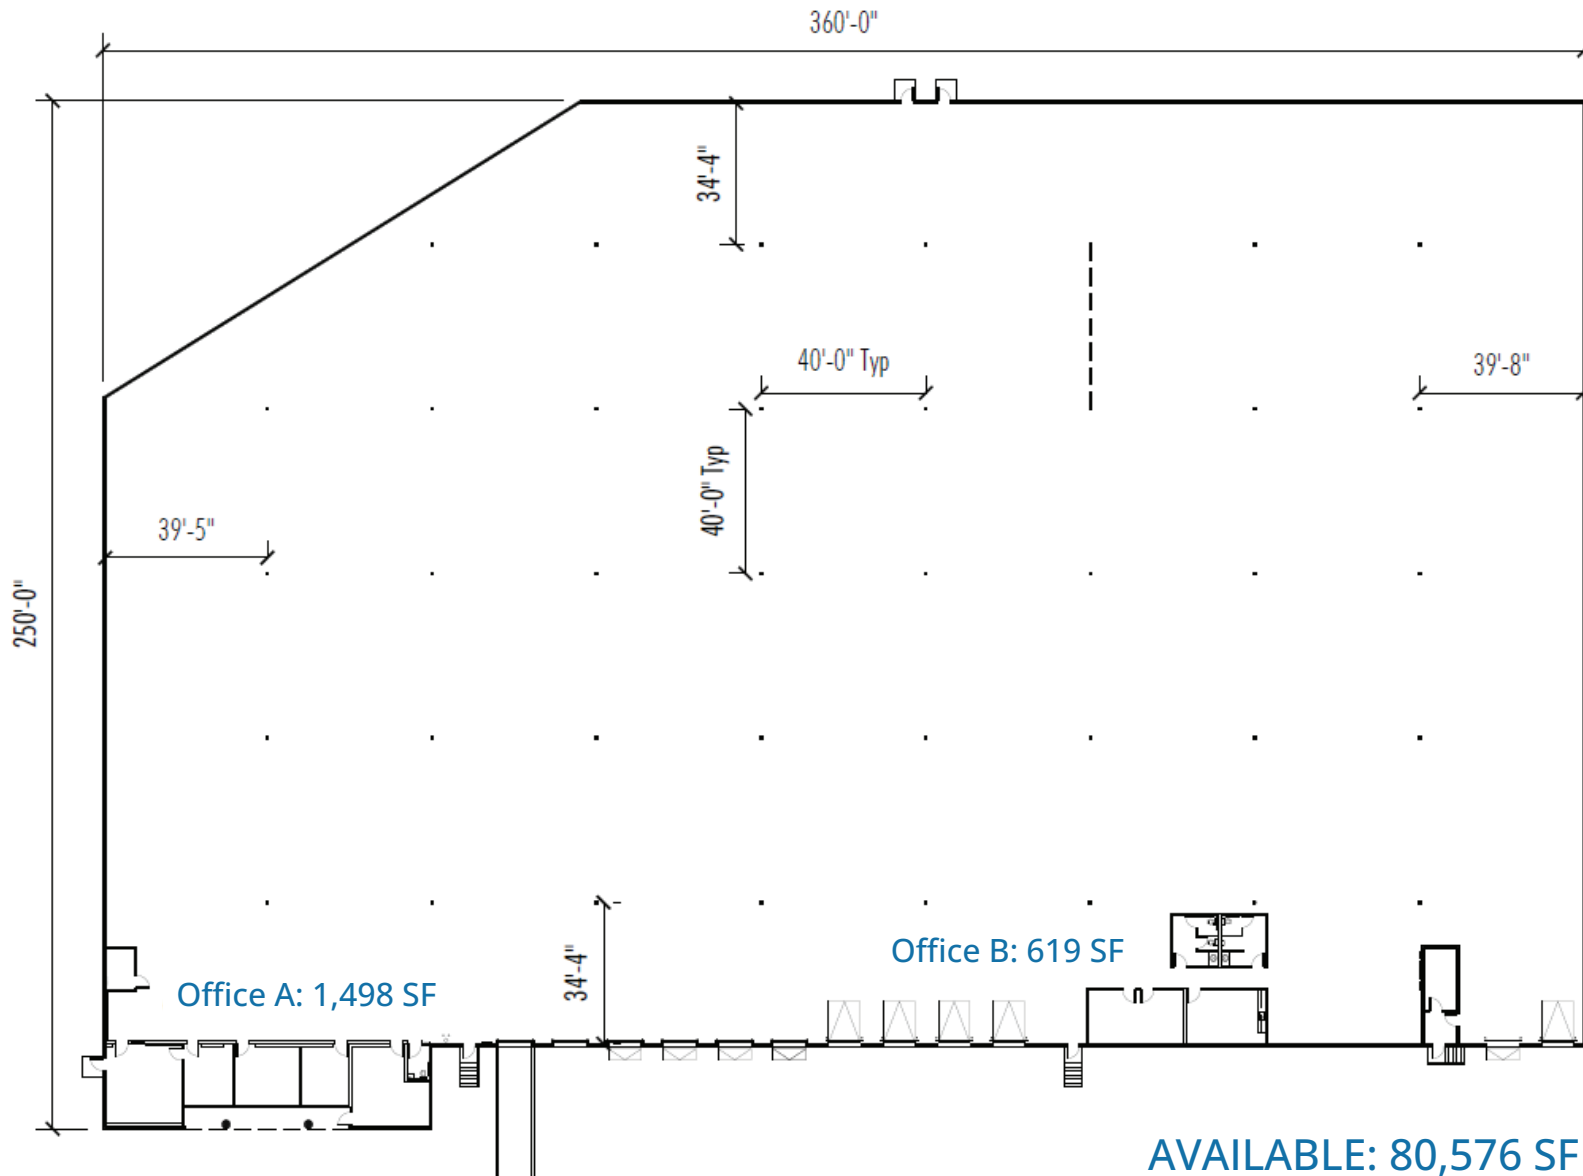

FLOORPLAN

3655 Atlanta Industrial Parkway, Bld. 200, Atlanta, GA 30331

For Leasing Information:

Nat Weikert
C 678.575.4067

Nat.weikert@onpacepartners.com

Calvin O'Keeffe
C 404.281.6404

Calvin@Onpacepartners.com