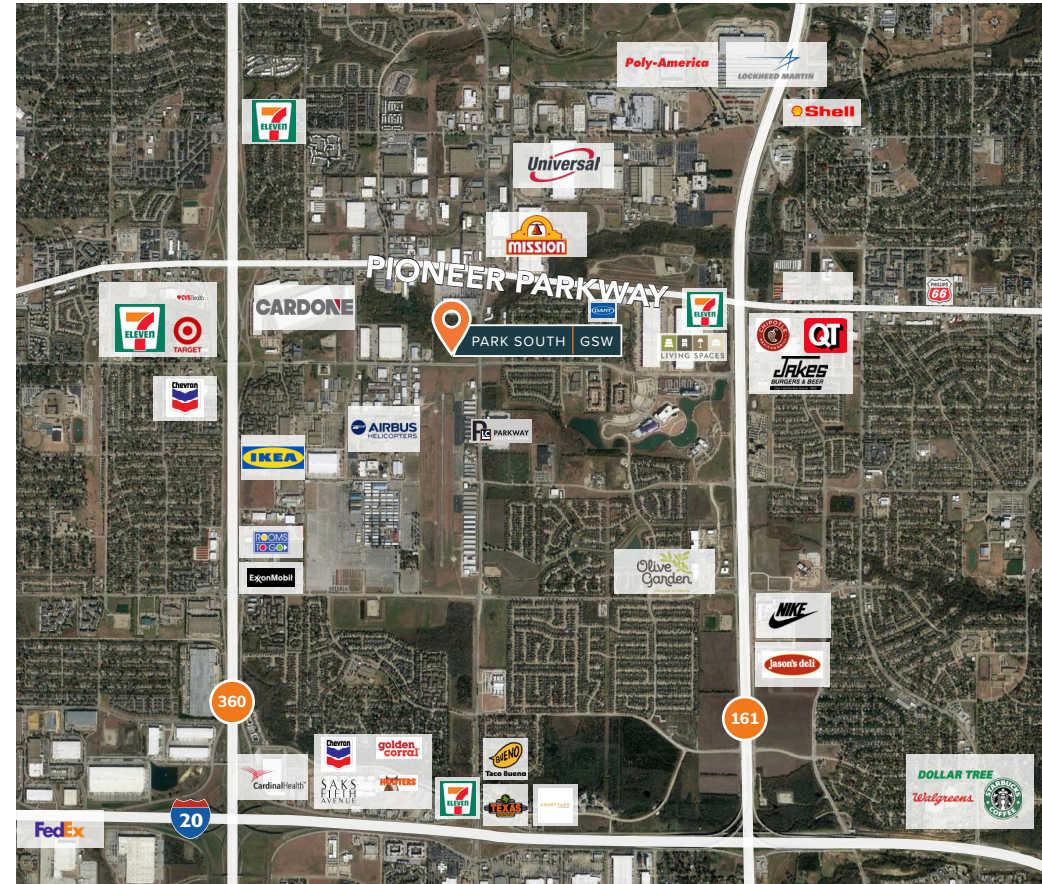

DFW Airport - 15 Miles

State Highway 161 - 1.7 Miles

State Highway 360 - 1.5 Miles

Interstate 30 - 5.9 Miles

Interstate 20 - 2 Miles

Love Field Airport - 21.8 Miles

LUKE DAVIS, SIOR
 ldavis@streamrealty.com
 214.267.0420