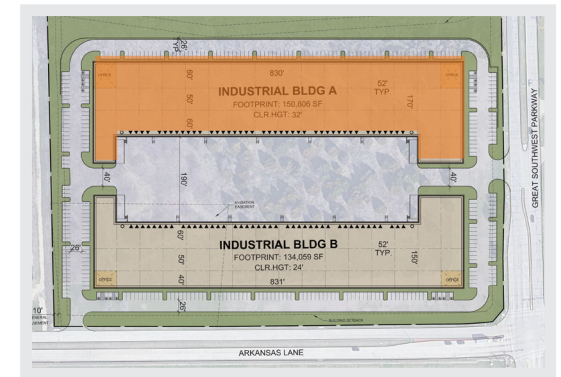

Owned By:

Leased by:

BUILDING A

- 150,806 SF Total
- 2,621 SF Office
- 32' Clear Height
- 43 Dock High
- 2 Ramp
- 170' building depth
- 156 parking spaces
- 190' shared truck court
- Rear Load Configuration

BUILDING B

- 134,059 SF Total
- 2,648 SF Office
- 24' Clear Height
- 43 Dock High
- 2 Ramp
- 150' building depth
- 167 parking spaces
- 190' shared truck court
- Rear Load Configuration

LUKE DAVIS, SIOR
 ldavis@streamrealty.com
 214.267.0420

SARAH OZANNE, SIOR
 sarah.ozanne@streamrealty.com
 214.210.1281

Owned By:

Leased by:

BUILDING A

Total SF:	150,806 SF	Building Depth	170'
Office SF:	2,621 SF	Parking Spaces	156
Clear Height:	32'	Shared Truck Court	190'
Dock High Doors:	43	Loading	Rear Load
Ramps:	2		

SPEC OFFICE PLAN

LUKE DAVIS, SIOR
 ldavis@streamrealty.com
 214.267.0420

SARAH OZANNE, SIOR
 sarah.ozanne@streamrealty.com
 214.210.1281

Owned By:

Leased by:

BUILDING B

Total SF:	134,059 SF	Building Depth	150'
Office SF:	2,648 SF	Parking Spaces	167
Clear Height:	24'	Shared Truck Court	190'
Dock High Doors:	43	Loading	Rear Load
Ramps:	2		