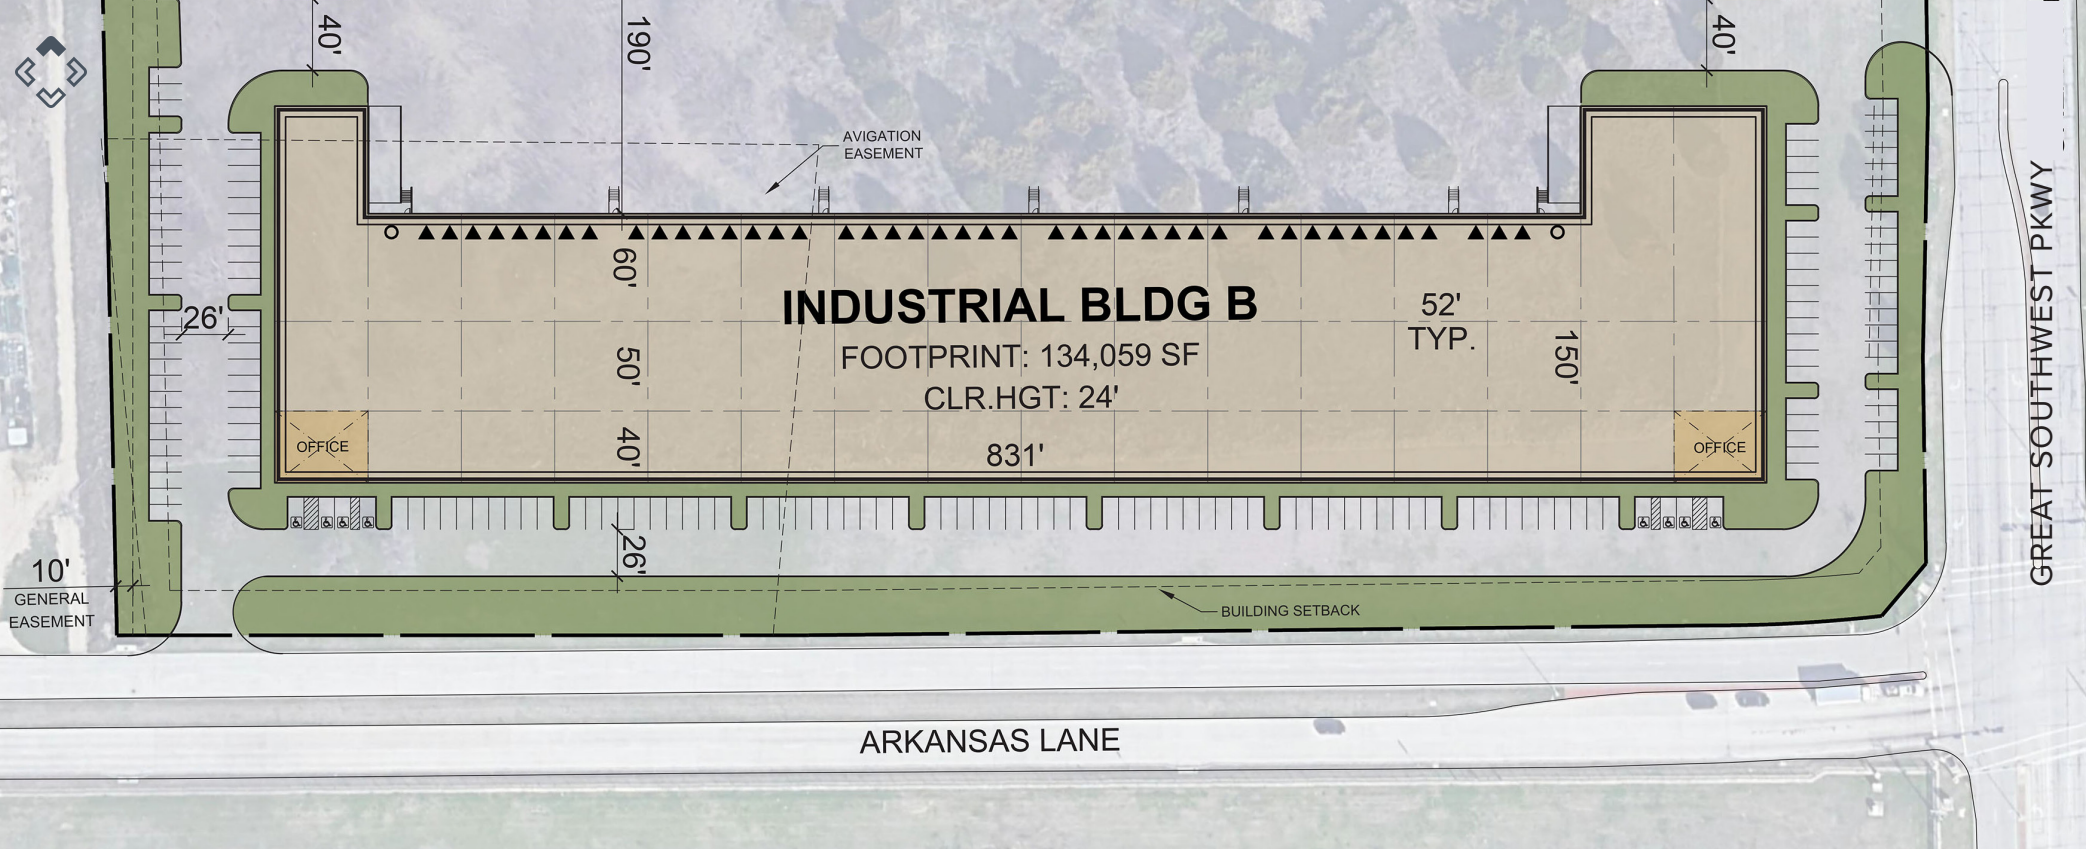

Owned By:

Leased by:

BUILDING A

- 150,806 SF Total
- 2,621 SF Office
- 32' Clear Height
- 43 Dock High
- 2 Ramp
- 170' building depth
- 156 parking spaces
- 190' shared truck court
- Rear Load Configuration

BUILDING B

- 134,059 SF Total
- 2,648 SF Office
- 24' Clear Height
- 43 Dock High
- 2 Ramp
- 150' building depth
- 167 parking spaces
- 190' shared truck court
- Rear Load Configuration

LUKE DAVIS, SIOR
 ldavis@streamrealty.com
 214.267.0420

SARAH OZANNE, SIOR
 sarah.ozanne@streamrealty.com
 214.210.1281

Owned By:

Leased by:

BUILDING A

Total SF:	150,806 SF	Building Depth	170'
Office SF:	2,621 SF	Parking Spaces	156
Clear Height:	32'	Shared Truck Court	190'
Dock High Doors:	43	Loading	Rear Load
Ramps:	2		

SPEC OFFICE PLAN

LUKE DAVIS, SIOR
 ldavis@streamrealty.com
 214.267.0420

SARAH OZANNE, SIOR
 sarah.ozanne@streamrealty.com
 214.210.1281

Owned By:

Leased by:

BUILDING B

Total SF:	134,059 SF	Building Depth	150'
Office SF:	2,648 SF	Parking Spaces	167
Clear Height:	24'	Shared Truck Court	190'
Dock High Doors:	43	Loading	Rear Load
Ramps:	2		