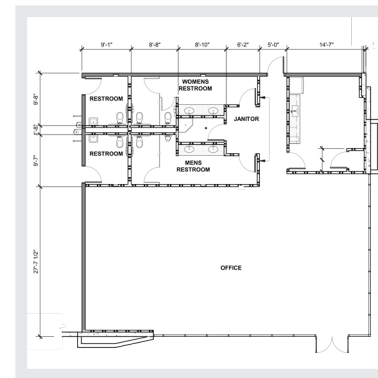

SPEC OFFICE PLAN

LUKE DAVIS, SIOR
ldavis@streamrealty.com
214.267.0420

SARAH OZANNE, SIOR
sarah.ozanne@streamrealty.com
214.210.1281

Owned By:

Leased by: