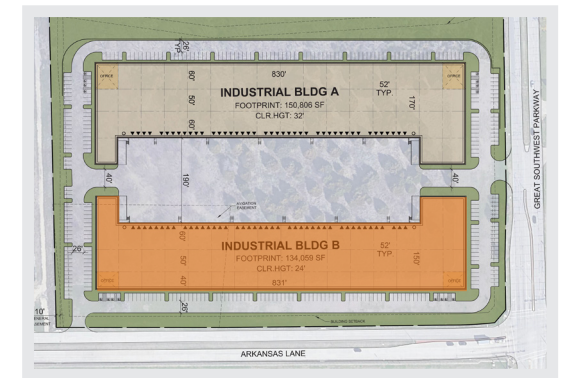

SPEC OFFICE PLAN

LUKE DAVIS, SIOR
ldavis@streamrealty.com
214.267.0420

SARAH OZANNE, SIOR
sarah.ozanne@streamrealty.com
214.210.1281

Owned By:

Leased by: