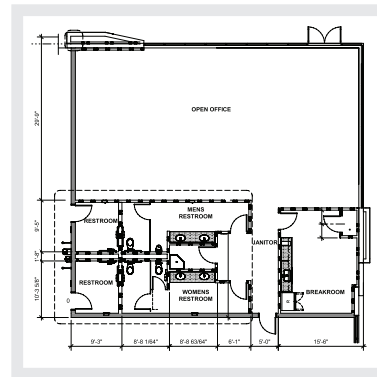

Owned By:

Leased by:

BUILDING A

- 150,806 SF Total
- 2,621 SF Office
- 32' Clear Height
- 43 Dock High
- 2 Ramp
- 170' building depth
- 156 parking spaces
- 190' shared truck court
- Rear Load Configuration

BUILDING B

- 134,059 SF Total
- 2,648 SF Office
- 24' Clear Height
- 43 Dock High
- 2 Ramp
- 150' building depth
- 167 parking spaces
- 190' shared truck court
- Rear Load Configuration

LUKE DAVIS, SIOR
 ldavis@streamrealty.com
 214.267.0420

SARAH OZANNE, SIOR
 sarah.ozanne@streamrealty.com
 214.210.1281

Owned By:

Leased by:

BUILDING A

Total SF:	150,806 SF	Building Depth	170'
Office SF:	2,621 SF	Parking Spaces	156
Clear Height:	32'	Shared Truck Court	190'
Dock High Doors:	43	Loading	Rear Load
Ramps:	2		

SPEC OFFICE PLAN

LUKE DAVIS, SIOR
 ldavis@streamrealty.com
 214.267.0420

SARAH OZANNE, SIOR
 sarah.ozanne@streamrealty.com
 214.210.1281

Owned By:

Leased by:

BUILDING B

Total SF:	134,059 SF	Building Depth	150'
Office SF:	2,648 SF	Parking Spaces	167
Clear Height:	24'	Shared Truck Court	190'
Dock High Doors:	43	Loading	Rear Load
Ramps:	2		