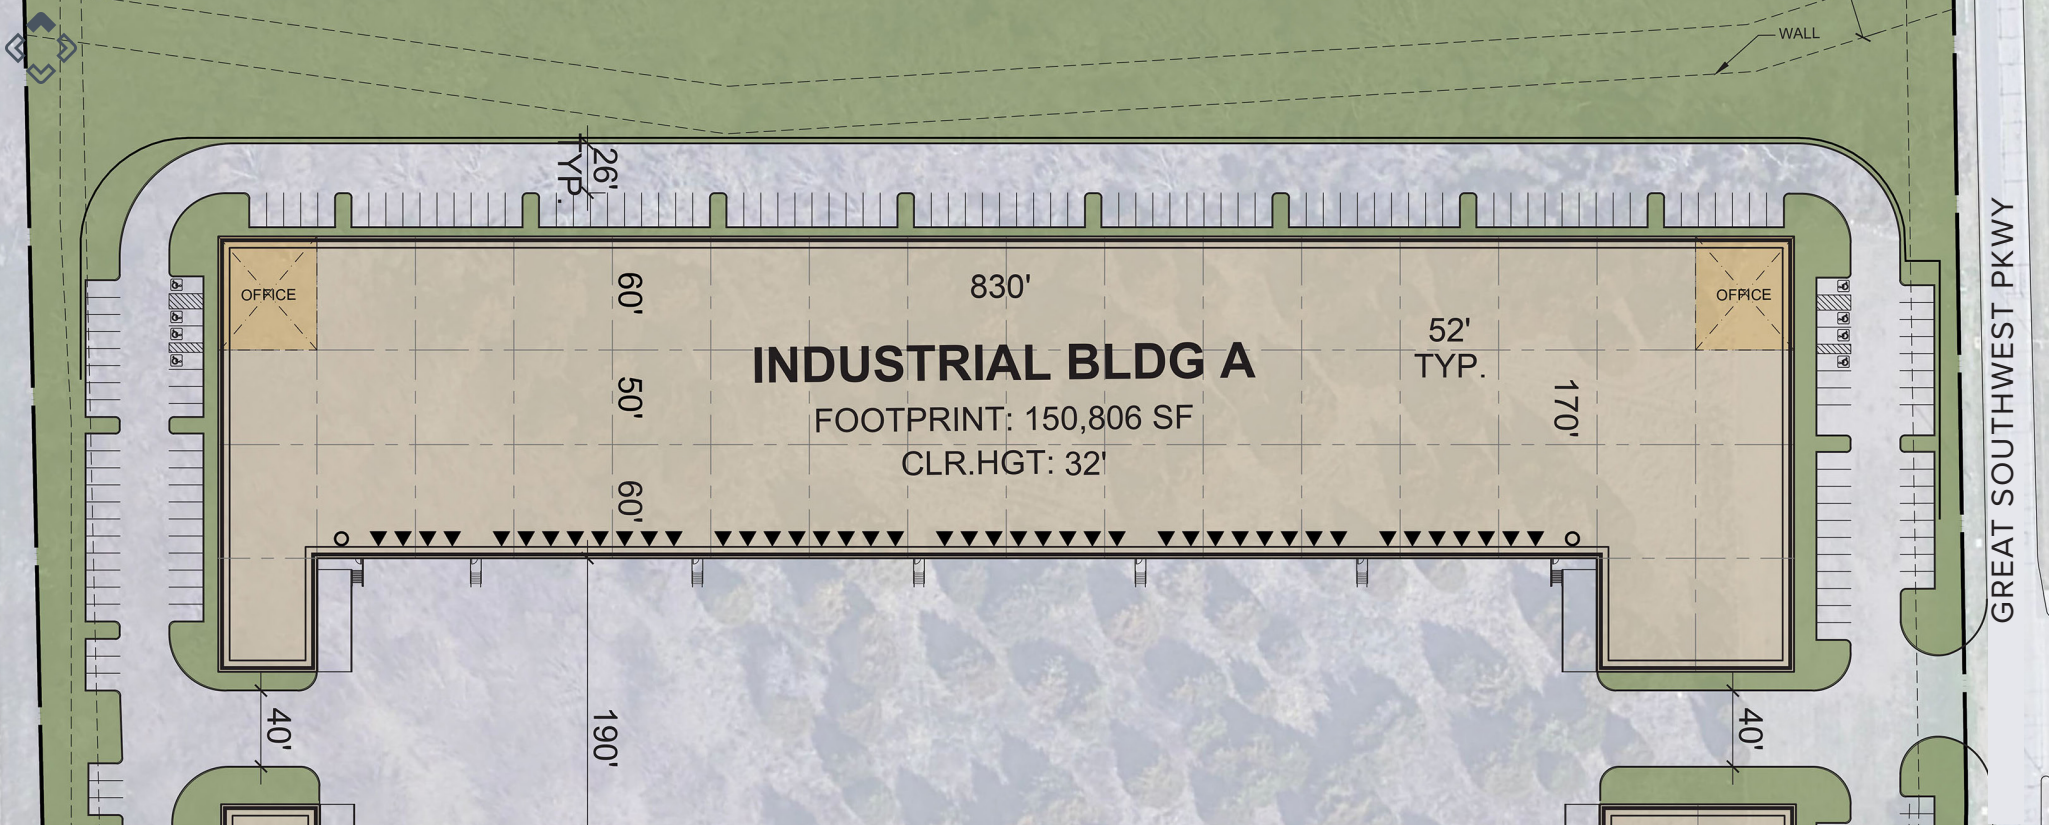

Owned By:

Leased by:

BUILDING A

- 150,806 SF Total
- 2,621 SF Office
- 32' Clear Height
- 43 Dock High
- 2 Ramp
- 170' building depth
- 156 parking spaces
- 190' shared truck court
- Rear Load Configuration

BUILDING B

- 134,059 SF Total
- 2,648 SF Office
- 24' Clear Height
- 43 Dock High
- 2 Ramp
- 150' building depth
- 167 parking spaces
- 190' shared truck court
- Rear Load Configuration

LUKE DAVIS, SIOR
 ldavis@streamrealty.com
 214.267.0420

SARAH OZANNE, SIOR
 sarah.ozanne@streamrealty.com
 214.210.1281

Owned By:

Leased by:

BUILDING A

Total SF:	150,806 SF	Building Depth	170'
Office SF:	2,621 SF	Parking Spaces	156
Clear Height:	32'	Shared Truck Court	190'
Dock High Doors:	43	Loading	Rear Load
Ramps:	2		

SPEC OFFICE PLAN

LUKE DAVIS, SIOR
 ldavis@streamrealty.com
 214.267.0420

SARAH OZANNE, SIOR
 sarah.ozanne@streamrealty.com
 214.210.1281

Owned By:

Leased by:

BUILDING B

Total SF:	134,059 SF	Building Depth	150'
Office SF:	2,648 SF	Parking Spaces	167
Clear Height:	24'	Shared Truck Court	190'
Dock High Doors:	43	Loading	Rear Load
Ramps:	2		