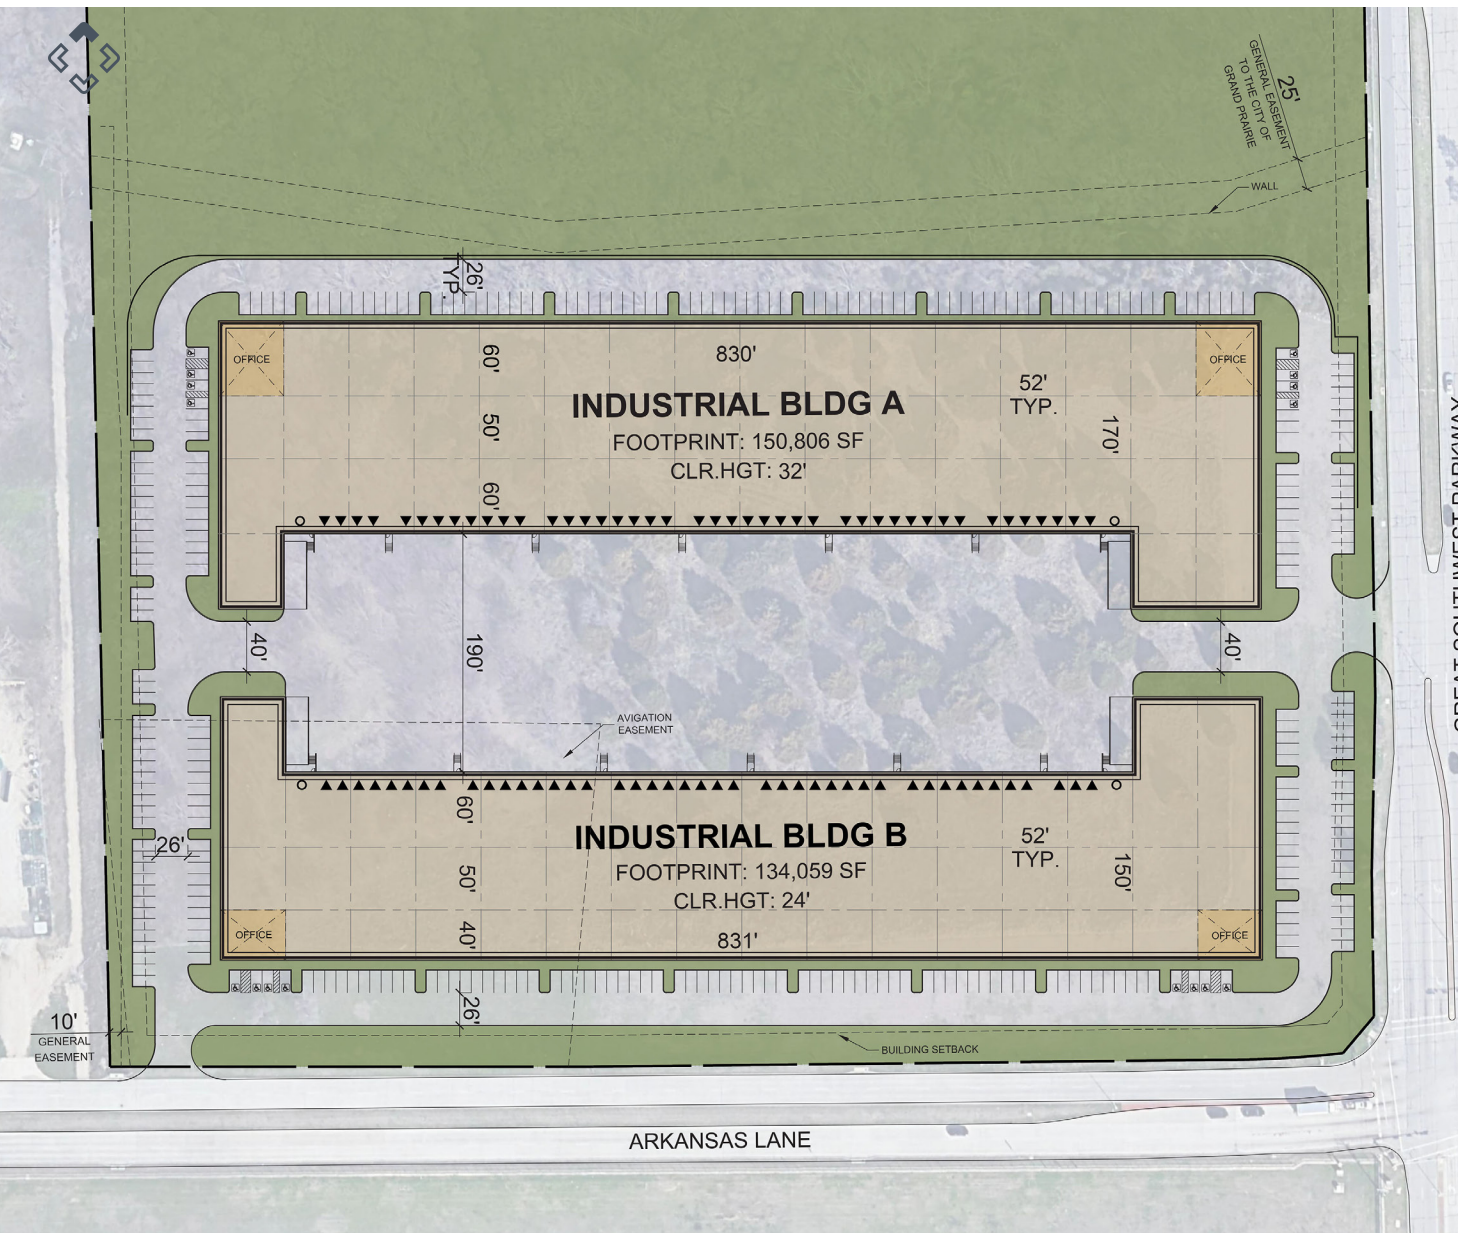

Owned By:

Leased by:

BUILDING A

- 150,806 SF Total
- 2,621 SF Office
- 32' Clear Height
- 43 Dock High
- 2 Ramp
- 170' building depth
- 156 parking spaces
- 190' shared truck court
- Rear Load Configuration

BUILDING B

- 134,059 SF Total
- 2,648 SF Office
- 24' Clear Height
- 43 Dock High
- 2 Ramp
- 150' building depth
- 167 parking spaces
- 190' shared truck court
- Rear Load Configuration

LUKE DAVIS, SIOR
 ldavis@streamrealty.com
 214.267.0420

SARAH OZANNE, SIOR
 sarah.ozanne@streamrealty.com
 214.210.1281

Owned By:

Leased by:

BUILDING A

Total SF:	150,806 SF	Building Depth	170'
Office SF:	2,621 SF	Parking Spaces	156
Clear Height:	32'	Shared Truck Court	190'
Dock High Doors:	43	Loading	Rear Load
Ramps:	2		

SPEC OFFICE PLAN

LUKE DAVIS, SIOR
 ldavis@streamrealty.com
 214.267.0420

SARAH OZANNE, SIOR
 sarah.ozanne@streamrealty.com
 214.210.1281

Owned By:

Leased by:

BUILDING B

Total SF:	134,059 SF	Building Depth	150'
Office SF:	2,648 SF	Parking Spaces	167
Clear Height:	24'	Shared Truck Court	190'
Dock High Doors:	43	Loading	Rear Load
Ramps:	2		